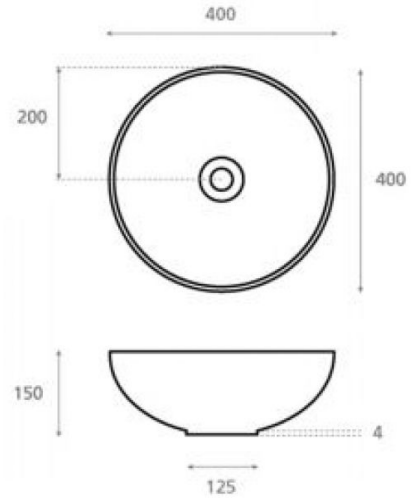

# Sicilia

**Ref. 4069 25**

400x400x150 mm

## Features

Porcelain washbasin.  
White porcelain.  
Dimensions: 400x400x150 mm  
Net weight 5kg, gross weight 6kg.  
Units per pallet: .

Decorated Mármol gris.  
Available in other finishes.