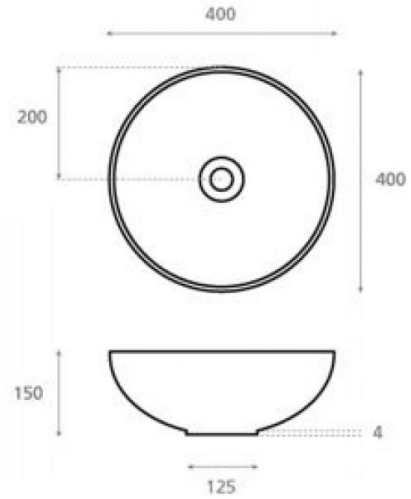

Sicilia

Ref. 4069 33

400x400x150 mm

Features

Porcelain washbasin.
White porcelain.
Dimensions: 400x400x150 mm
Net weight 5kg, gross weight 6kg.
Units per pallet: .

Decorated Floral.
Available in other finishes.