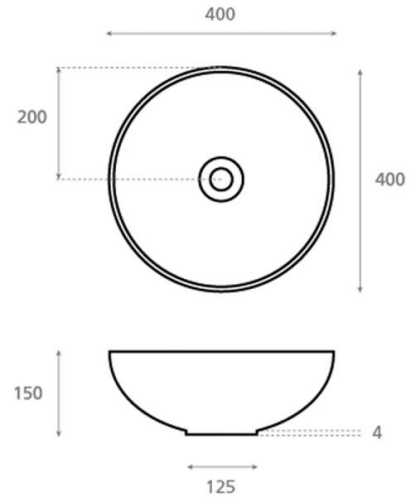

Sicilia

Ref. 4069 24

400x400x150 mm

Features

Porcelain washbasin.
White porcelain.
Dimensions: 400x400x150 mm
Net weight 5kg, gross weight 6kg.
Units per pallet: .

Decorated Mármol clásico.
Available in other finishes.