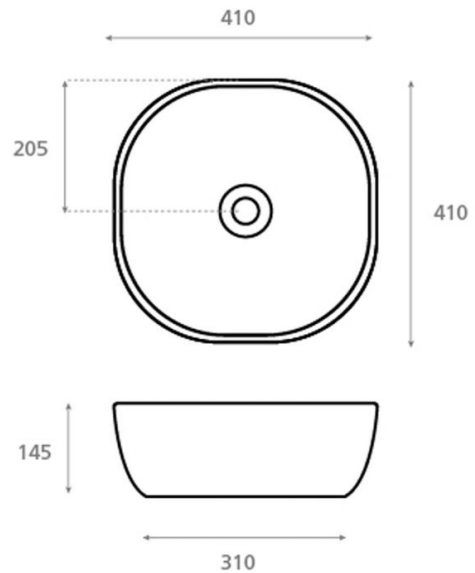

Olea Cuadrado

Ref. 4071/53

410x410x145 mm

Features

Porcelain washbasin.
Without overflow
Measures: 410x410x145 mm
Net weight 6,8 kg, gross weight 7,8 kg
Units - pallet: 52

Decorated Trazos.
Available in other finishes.