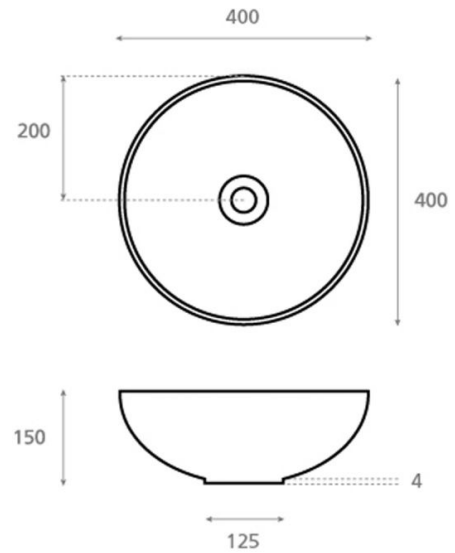

# Sicilia

**Ref. 4069/55**

400x150 mm

## Features

Porcelain washbasin.  
Without overflow  
Measures: 400x150 mm  
Net weight 5kg, gross weight 6kg.  
Units - pallet: 58

Decorated Siena.  
Available in other finishes.