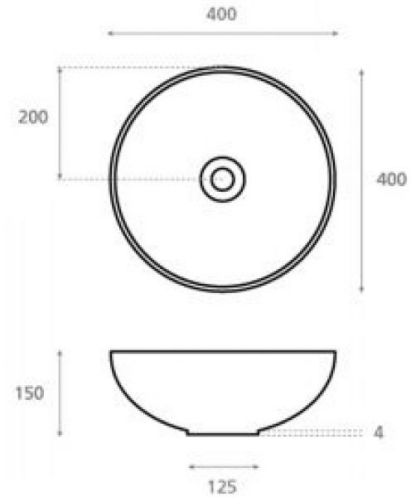

# Sicilia

**Ref. 4069FL03OR**

400x150 mm.

## Features

Porcelain washbasin  
White porcelain  
Dimensions: 400x400x150 mm  
Net weight 8kg, gross weight 9kg.  
Units per pallet: 52.

Decorated Gold Flowers 3.  
Available in other finishes.