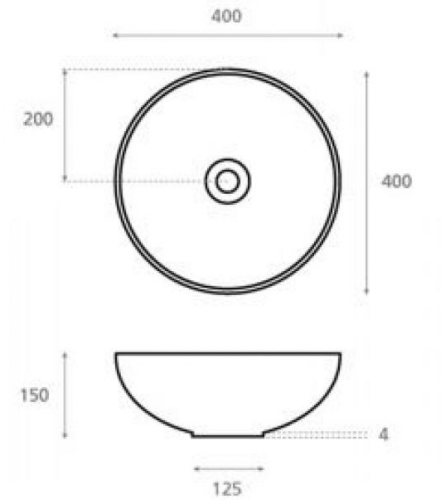

White Forest

Ref. 003SW

400x150 mm

Features

Porcelain washbasin
Natural porcelain
Dimensions: 400x400x150 mm
Net weight 8kg, gross weight 9kg.
Units per pallet: 52.