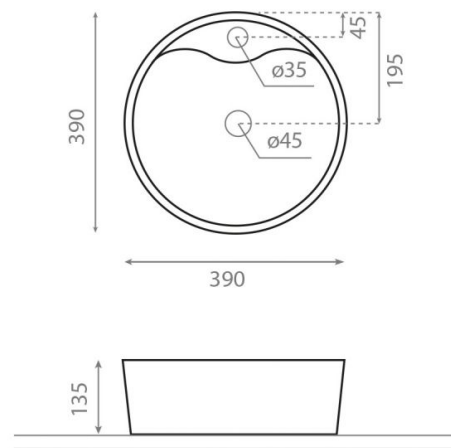

# Viena

**Ref. 0040**

390x135 mm

## Features

No wall-mounting possibility.  
With overflow.  
Valid for Bathco tops.  
Net weight 8kg, gross weight 9kg.  
Units per pallet 70.