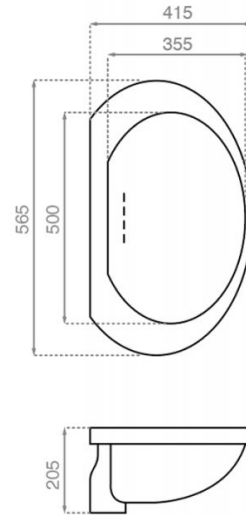

## Ref. 4073

565x415x205 mm

### Features

Oval washbasin  
White porcelain  
Dimensions: 565x415x205 mm  
Net weight:  
Gross weight:  
Units per pallet:  
With trap