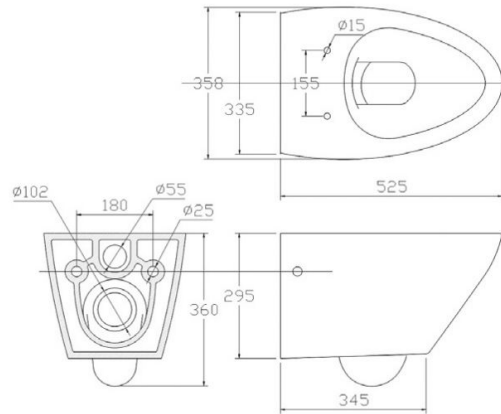

Wall-hung WC Cascais

Ref. 4552

525x358x360

Features

Wall-hung WC Cascais

Ref.: 4552

525x358x295 mm.

Antibacterial

Slim seat cover