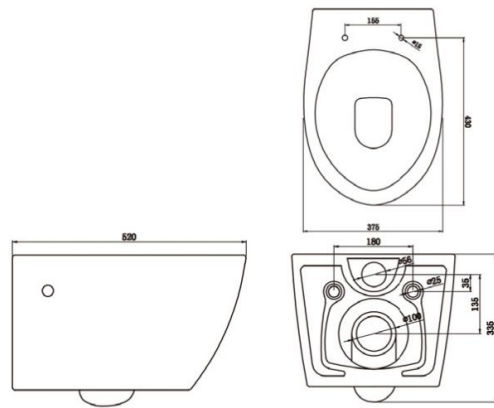

Wall-hung WC Estoril

Ref. 4553

520x375x335

Features

Wall-hung WC Estoril
Ref.: 4553
520x375x335 mm.
Antibacterial
Slim seat cover