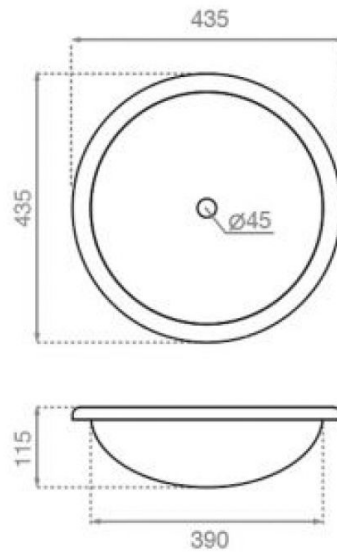

Dance Rhombus

Ref. 006SW

435x435x115 mm

Features

Porcelain washbasin
White porcelain.
Dimensions: 435x435x115 mm
Net weight: 3 kg/unit, gross weight:
4kg/unit
Units per pallet: 32 units