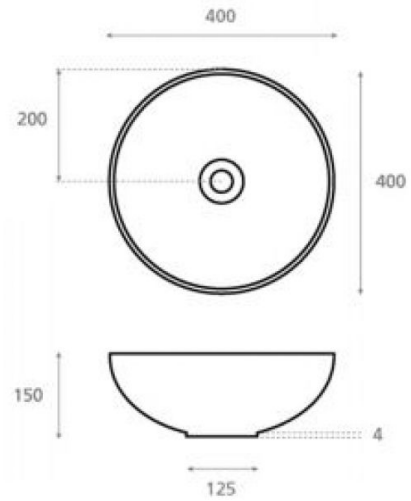

Dance Circles

Ref. 008SW

400x150 mm

Features

Porcelain washbasin
Natural porcelain
Dimensions: 400x400x150 mm
Net weight 8kg, gross weight 9kg.
Units per pallet: 52.