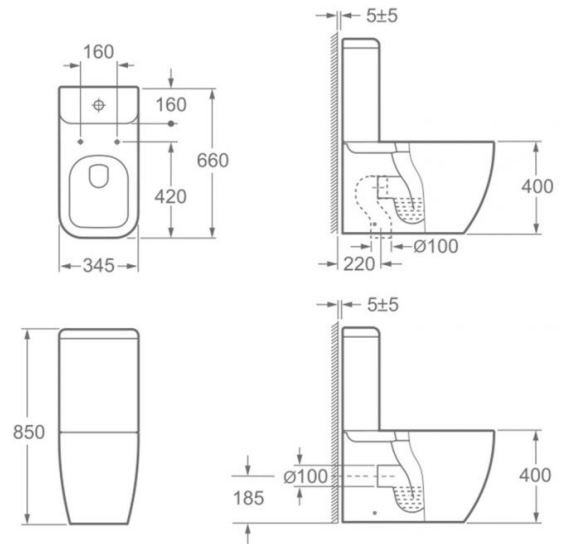

Floor toilet with tank New Toledo

Ref. 4515R

660x345x850 mm

Features

660x345x850 mm
Floor toilet with tank
Antibacterial
Slim seat cover