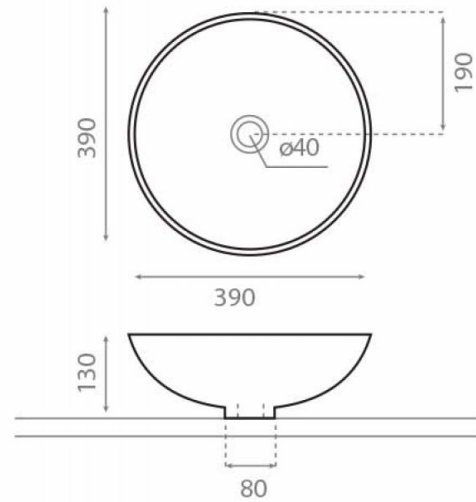

Denia

Ref. 8305

390x130mm.

Features

Topcounter washbasin
Without overflow
Rustic aluminium
390x130mm.

Available colors: