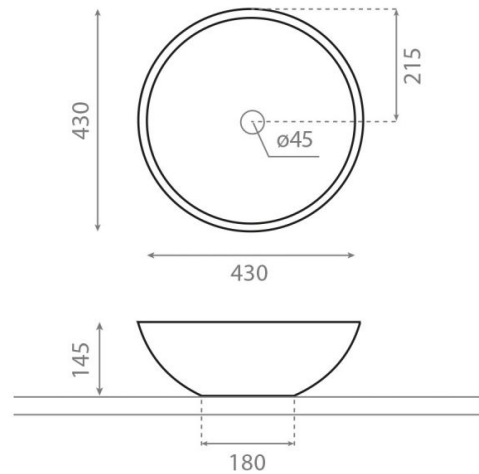

Castellon B

Ref. 0012B/18

430x145 mm

Features

Porcelain vintage washbasin.
Dimensions: 430x145 mm.
Net weight 8kg, gross weight 9kg.
Units per pallet 52uds.

Decorated Toile de Jouy red.
Available in other finishes.