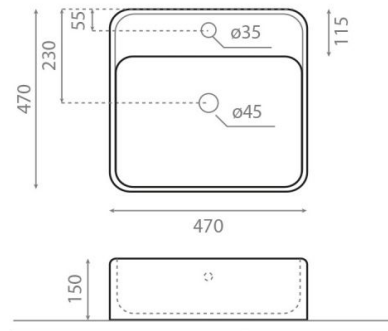

Orotava

Ref. 0064

470x470x150 mm

Features

No wall-mounting possibility. With overflow. Valid for Bathco tops. Net weight 12kg, gross weight 13kg. Units per pallet: 36.