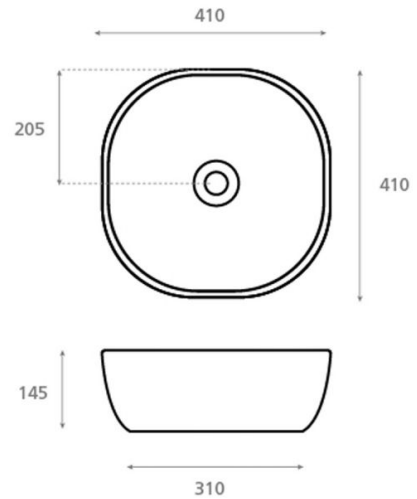

Olea Square

Ref. 4071

410x410x145 mm

Features

Porcelain washbasin
White porcelain
Measures: 410x410x145 mm.
Net weight 8kg, gross weight 9 kg.
Units per pallet: 86