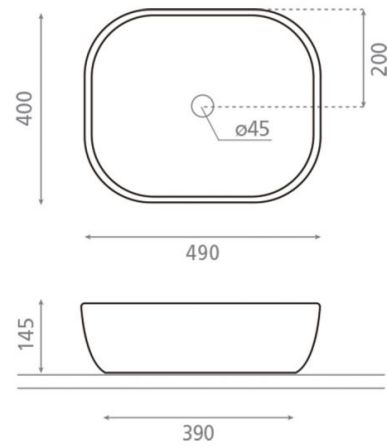

# Olea Rectangular

**Ref. 4072**

490x400x145 mm

## Features

Porcelain washbasin.  
White porcelain.  
Dimensions: 490x400x145 mm  
Net weight 10kg, gross weight 11kg.  
Units per pallet: 47.