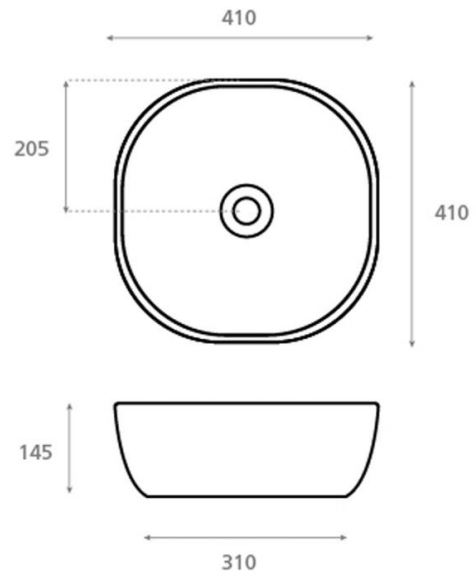

# Olea Cuadrado

**Ref. 4071/52**

410x410x145 mm

## Features

Porcelain washbasin.  
Without overflow  
Measures: 410x410x145 mm  
Net weight 6,8 kg, gross weight 7,8 kg  
Units - pallet: 52

Decorated Mosaico.  
Available in other finishes.