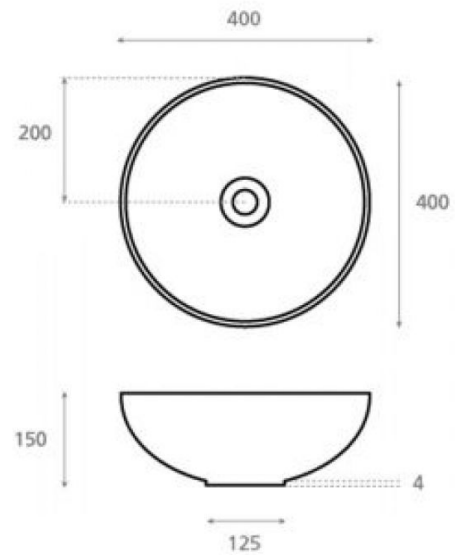

Sicilia

Ref. 4069/65

400x150 mm

Features

Porcelain washbasin
Without overflow
Measures: 400x150 mm
Net weight 5kg, gross weight 6kg.
Units - pallet: 58

Decorated Ali.
Available in other finishes.