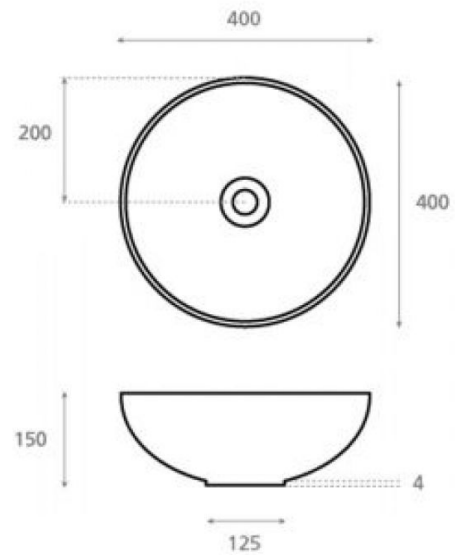

# Sicilia

**Ref. 4069/66**

400x150 mm

## Features

Porcelain washbasin  
Without overflow  
Measures: 400x150 mm  
Net weight 5kg, gross weight 6kg.  
Units - pallet: 58

Decorated Jellyfish.  
Available in other finishes.