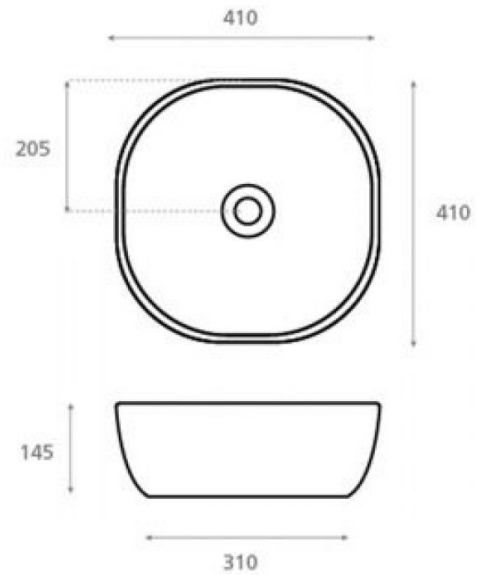

Olea Cuadrado

Ref. 4071/61

410x145 mm

Features

Porcelain washbasin.
Without overflow
Measures: 410x145 mm
Net weight 6,8 kg, gross weight 7,8 kg
Units - pallet: 52

Decorated Ants.
Available in other finishes.