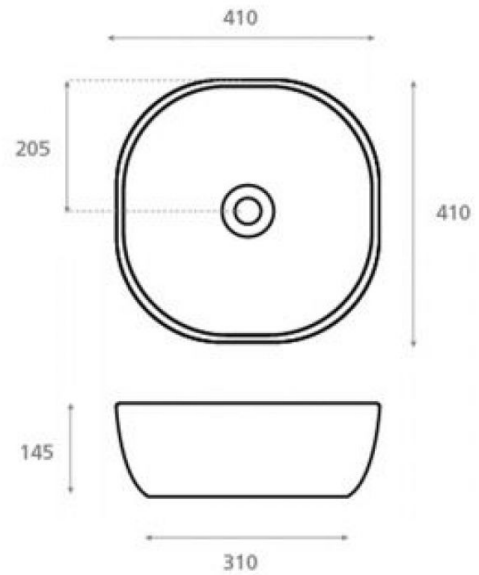

# Olea Cuadrado

**Ref. 4071/63**

410x145 mm

## Features

Porcelain washbasin.  
Without overflow  
Measures: 410x145 mm  
Net weight 6,8 kg, gross weight 7,8 kg  
Units - pallet: 52

Decorated Diamante.  
Available in other finishes.