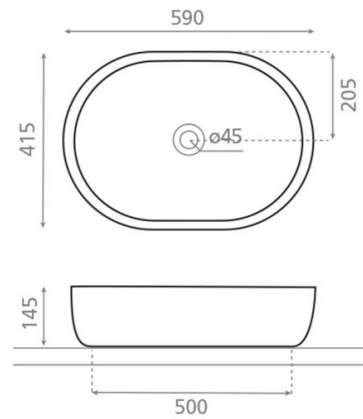

Toulouse

Ref. 4037

590x415x145 mm

Features

No wall-mounting possibility.
Without overflow.
Dimensions: 590x415x145 mm.
Net weight 14kg, gross weight 15kg.
Units per pallet 40uds