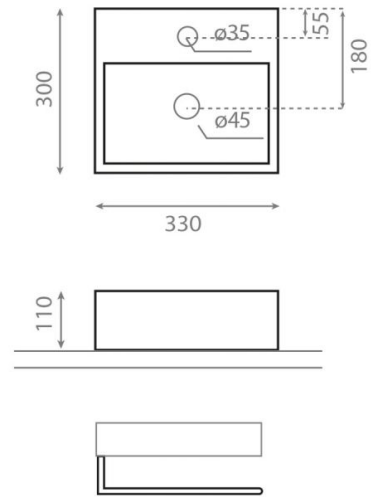

Bergamo

Ref. 0010B

330x300x110 mm

Features

Wall-mounting possibility. Without overflow. Towel rail fixing possibility on both sides. Ref_10B/T_270. Valid for Bathco tops. Net weight 9kg, gross weight 10kg. Units per pallet 102.