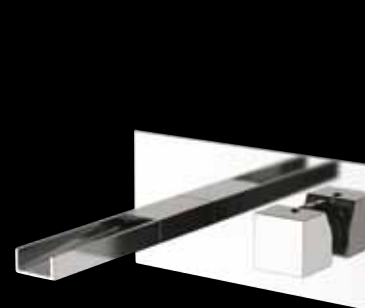

Accorgimenti tecnici fanno sì che, indipendentemente dalla pressione dell'impianto, il miscelatore crei un flusso omogeneo e di conseguenza una cascata perfetta.

Questi accorgimenti sono basilari per chi decide di acquistare questo tipo di miscelatore ed avere un prodotto realmente performante.

Daniel unisce quindi ad un'estetica impeccabile il valore tecnico di un prodotto studiato per compiacere e soddisfare l'utente in tutti gli aspetti.

Design by Cristian Mapelli, prodotto in Italia negli stabilimenti di Daniel Rubinetterie.

Cube Waterfall comes from the desire to combine extremely modern and actual shapes with the charm and the lush of the waterfall effect.

This series, definitely cubic in proportions and realization, is softened by the special chromed slides that allow you to observe the natural water flow before it is dispensed.

Regardless of the system pressure, special technical solutions allow the mixer to create a homogeneous flow and consequently a perfect waterfall.

These measures are essential for those who decide to purchase this type of mixer and to have a really good performing product.

Daniel combines then impeccable aesthetics to the technical value of a product designed to please and satisfy the user in all aspects.

Design by Cristian Mapelli, produced in Italy in Daniel Rubinetterie's production facilities.

CW632

Miscelatore monocomando a incasso per lavabo, con piastra rettangolare in ottone cromato e bocca quadrata a cascata lunghezza cm 18.

Single-lever built-in basin mixer, with rectangular wall flange in chrome plated brass and waterfall squared spout length cm 18.