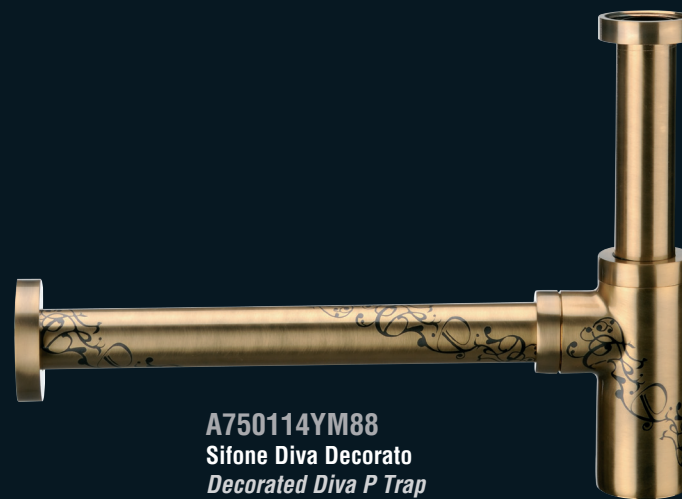

Dekora

DV605YM88
Lavabo Diva Decorato
Decorated Diva Basin Mixer

DV604YM88
Bidet Diva Decorato
Decorated Diva Bidet Mixer

A735YM88
Scarico Click-Clack Diva Decorato 1" 1/4 con troppo pieno
Decorated Diva Click-Clack Waste 1" 1/4 with overflow

A736YM88
Scarico Click-Clack Diva Decorato 1" 1/4 senza troppo pieno
Decorated Diva Click-Clack Waste 1" 1/4 without overflow

A750114YM88
Sifone Diva Decorato
Decorated Diva P Trap

DANIEL

20 RUBINETTERIE