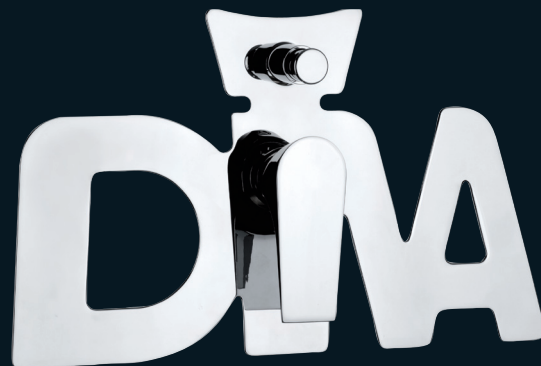

DV612C

Monocomando Vasca Incasso con deviatore e piastra Celebrativa Diva Edizione Limitata
Diva Single Lever Built-in Bath Mixer with diverter with Celebrative Diva Plate Limited Edition