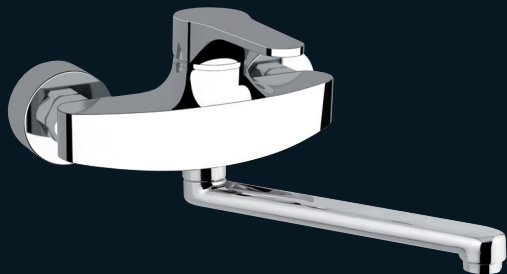

OM611A
Miscelatore doccia esterno con kit doccia.
Exposed shower mixer with shower kit.

OM611
Miscelatore doccia esterno senza kit doccia.
Exposed shower mixer without shower kit.

OM609T

Miscelatore lavello a muro con canna girevole.
Wall-mounted single-lever sink mixer with movable spout.