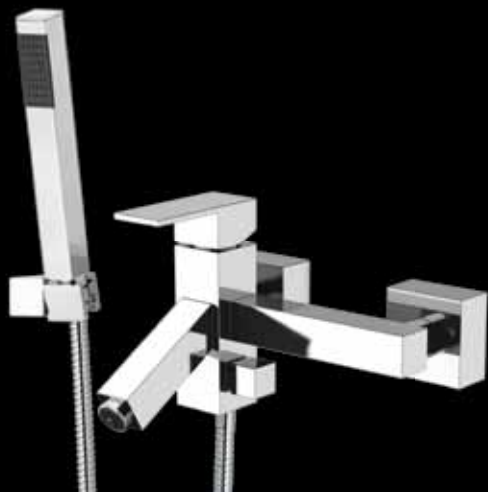

High Washbasin mixer, high 36,5 cm from bottom to the spout, interaxis 11 cm, with led light without waste.

OXL688

Miscelatore monocomando lavabo da pavimento, altezza bocca cm 95, con luce led e scarico click-clack.

Single-lever mixer floor mounting, spout height cm 95 with led light, click-clack waste.

DANIEL
RUBINETTERIE

OX23611A

Miscelatore doccia esterno con kit doccia.
Exposed shower mixer with shower kit.

OX23611

Bocca incasso con luce led.
Built-in spout with led light.

OXL610

Miscelatore vasca esterno con luce led, flessibile cm 150 e doccia duplex.

Exposed bath/shower mixer with led light, flexible cm 150 and duplex shower.

OXL600H

Miscelatore vasca esterno con luce led, senza kit doccia.

Exposed bath/shower mixer with led light, without shower.

OXL678

Miscelatore vasca da pavimento con luce led, altezza bocca cm 85, con deviatore e kit. Free standing bath mixer with led light, spout height cm 85, with diverter and shower kit.