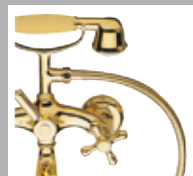

Revival

Finiture
Finishings

oro
gold

Le linee Revival e Retrò di Daniel Rubinerterie rappresentano l'espressione più classica della nostra collezione.

Questi miscelatori a due maniglie, perfettamente stilizzati in ogni loro singolo dettaglio, supportano la creazione di ambienti bagno in cui il gusto e l'eleganza delle forme si fonde armoniosamente con la più raffinata tradizione. La linea Retrò, improntata sul tema dell'Old England, ne riprende appieno le caratteristiche esaltandone le particolarità e le note distintive.

L'ampia scelta di finiture e decori in cui le nostre linee vengono proposte ne aumentano sicuramente il pregio in quanto donano alla clientela la possibilità di scelta dell'esatta tonalità desiderata per abbinare, arricchire ed impreziosire l'ambiente tramite il buon gusto e la cura del dettaglio.

Revival and Retro lines by Daniel Rubinerterie represent the most classical expression of our collection.

These two handles faucets, perfectly stylised in every single detail, support the creation of bathroom habitats in which the taste and elegance of the shape melts harmoniously with the most sophisticated tradition.

Retrò line, designed on the theme of the Old England, catches completely its characteristics by exalting the peculiarities and distinguishing features.

The wide choice of finishings and decorations in which our lines are proposed to the customers, certainly increase the value of the whole collection by giving to the customers the possibility of choosing the exact desired colour or shade to couple, enrich and embellish the habitat through the good taste and the cure of the detail.