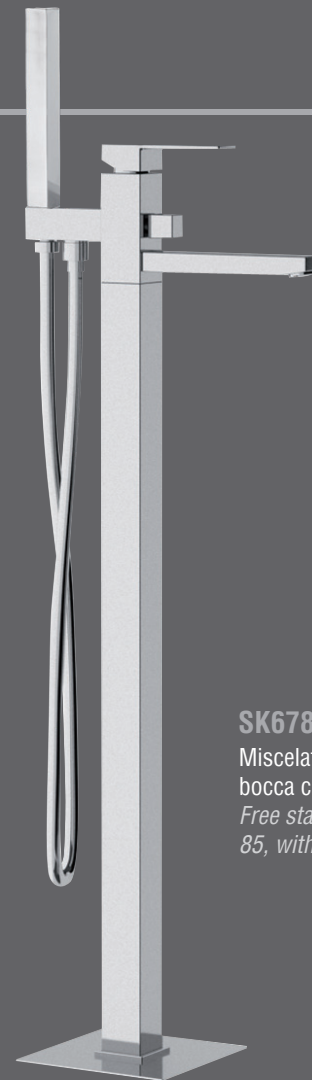

SK678

Miscelatore vasca da pavimento, altezza bocca cm 85, con deviatore e kit doccia.
Free standing bath mixer, spout height cm 85, with diverter and shower kit.