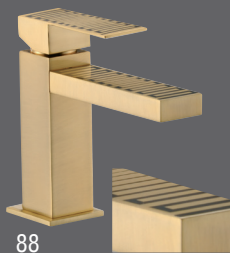

88
Oro antico decoro canna
di fucile spazzolato
*Old gold brushed gun
barrel decoration*