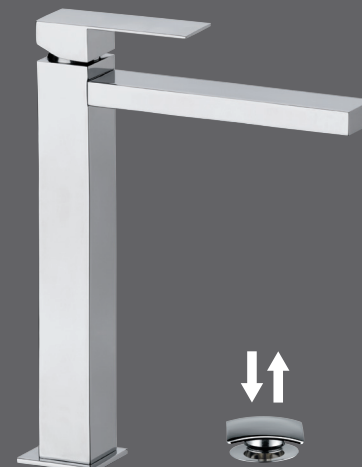

SK607X

Monocomando lavabo alto su colonna altezza 225 mm, con click-clack.
High basin mixer 225 mm, with click-clack.