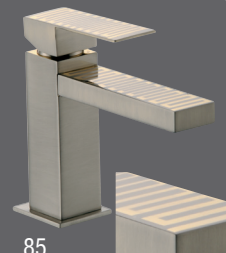

85
Nichel spazzolato
decoro oro
spazzolato
*Brushed nikel brushed
gold decoration*