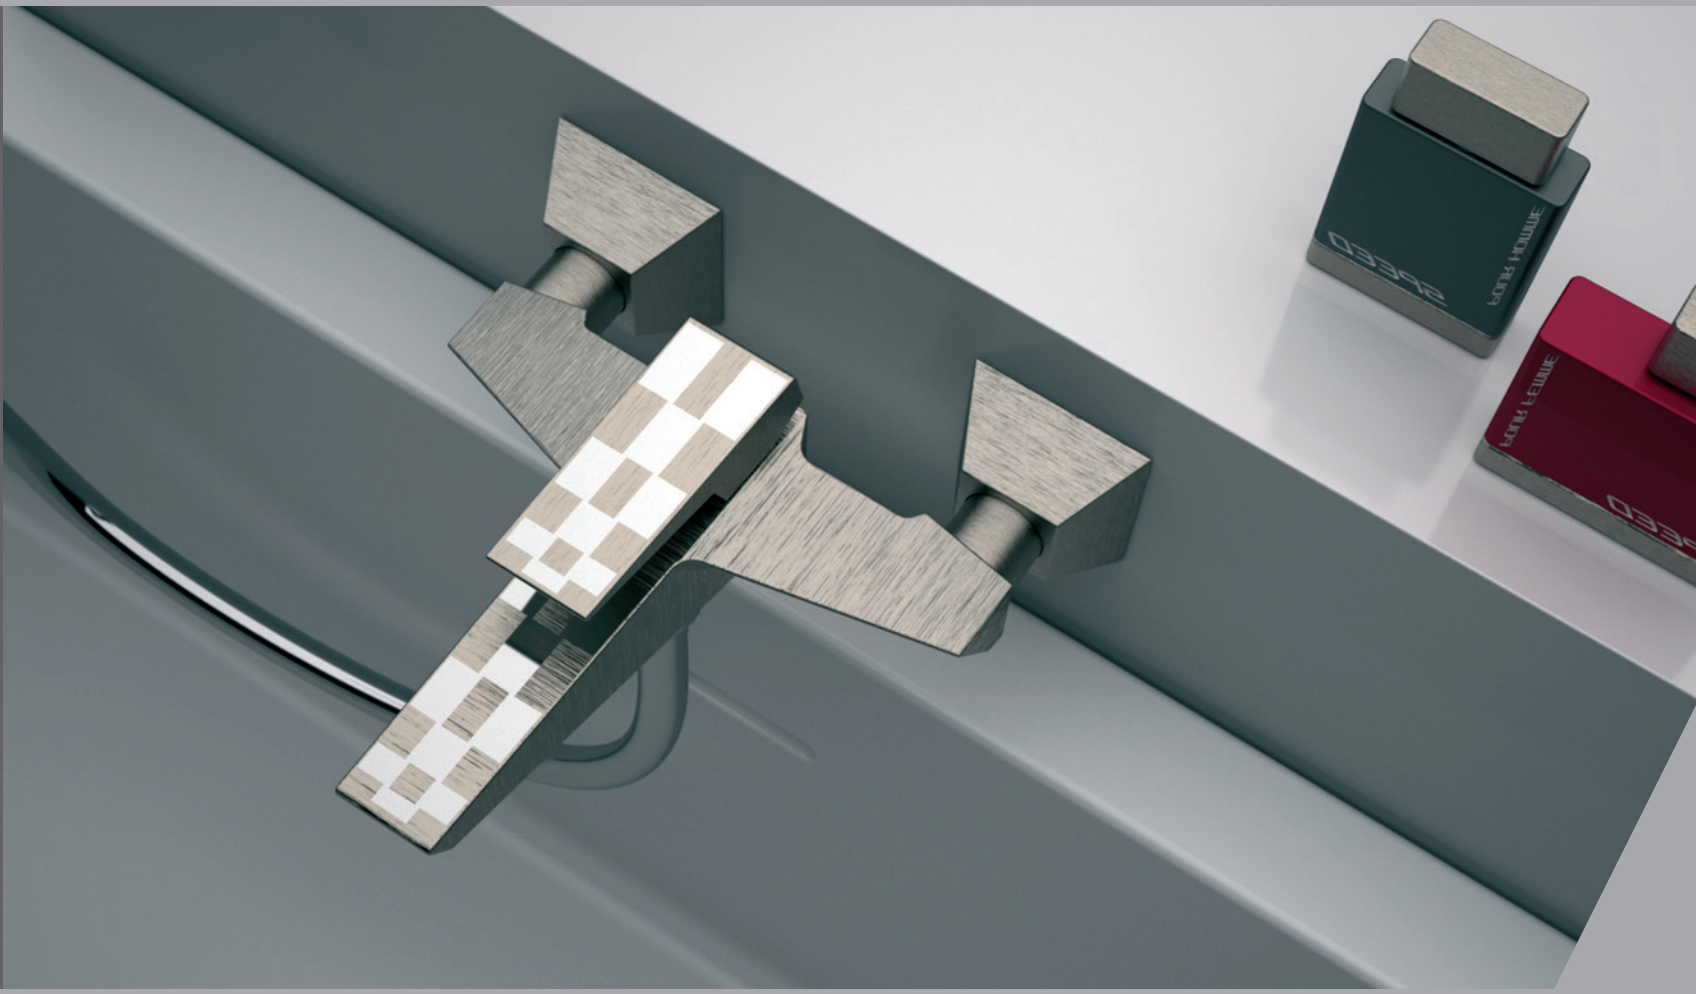

**SP612YR84**

Miscelatore vasca doccia incasso con deviatore e con decoro RACING.

*RACING decorated built-in bath/shower mixer with diverter.*

**SP602YR84**

Miscelatore doccia incasso con decoro RACING.

*RACING decorated built-in shower mixer.*