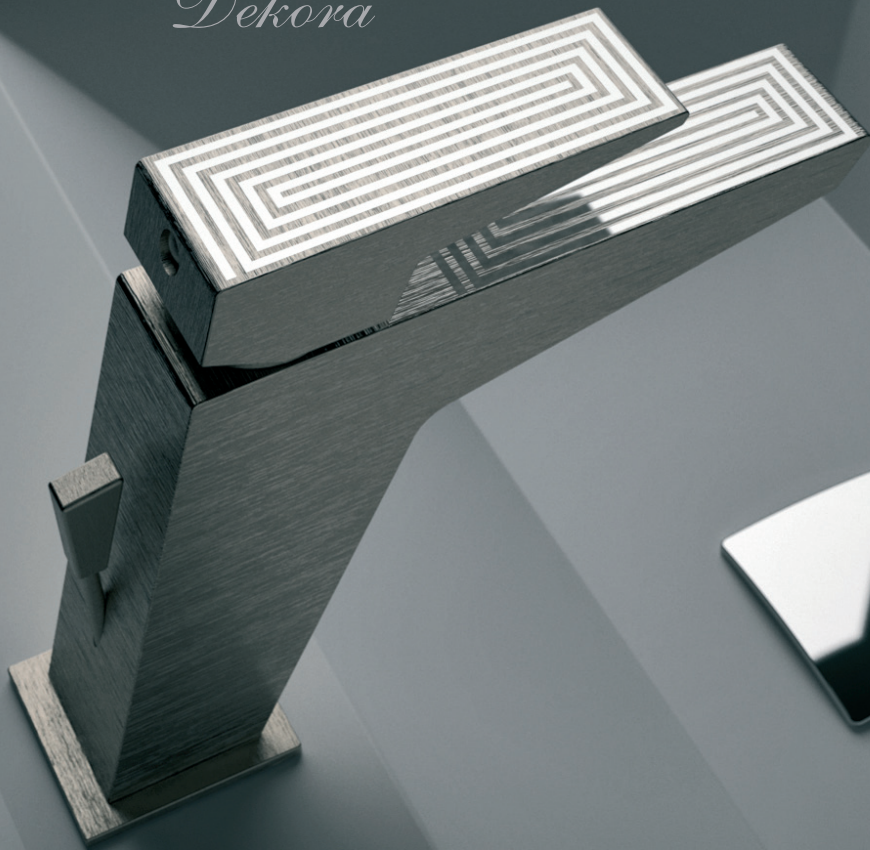

SPEED

Dekora

ELEGANCE DECORATION