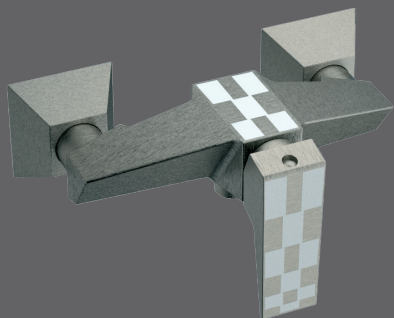

SPEED

Dekora

SP631AYR84

Monocomando doccia esterno con decoro RACING, con kit doccia in ottone cromato.

RACING decorated exposed shower mixer with shower kit in chrome plated brass.

SP631YR84

Miscelatore doccia esterno con decoro RACING, senza kit doccia.

RACING decorated exposed shower mixer without shower kit.