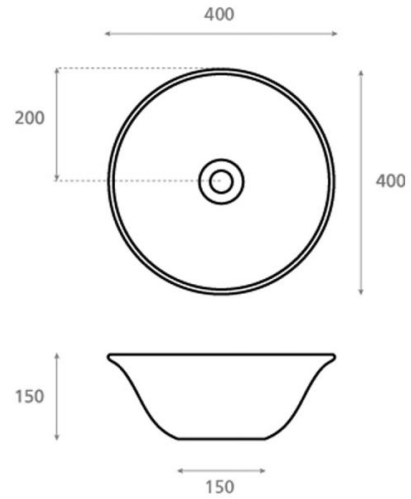

## Ref. 4062B17

400x400x150 mm

### Features

Porcelain washbasin.  
White porcelain.  
Dimensions: 400x400x150 mm  
Net weight 5,9kg, gross weight 6,9kg.  
Units per pallet: 58.

Decorated Toile de Jouy azul.  
Available in other finishes.