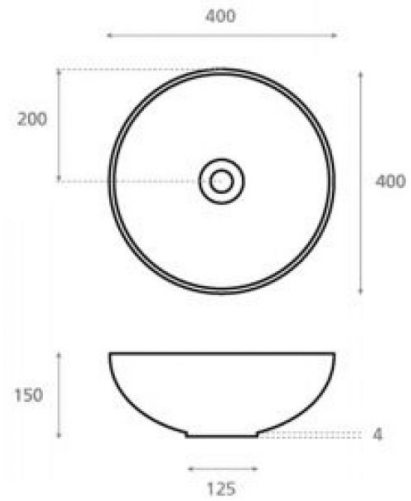

# Sicilia

**Ref. 4069 32**

400x400x150 mm

## Features

Porcelain washbasin.  
White porcelain.  
Dimensions: 400x400x150 mm  
Net weight 5kg, gross weight 6kg.  
Units per pallet: .

Decorated Lunar.  
Available in other finishes.