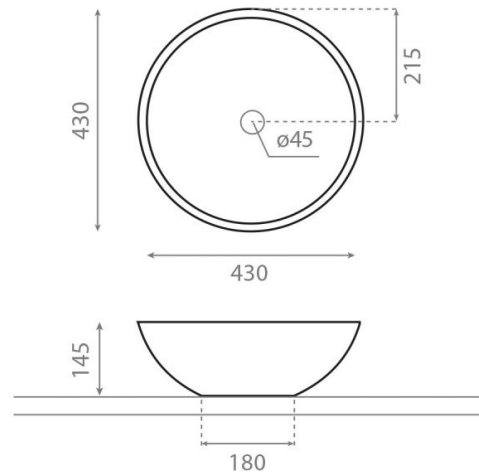

# Castellon B

**Ref. 0012B/17**

430x145 mm

## Features

Porcelain vintage washbasin.  
Dimensions: 430x145 mm.  
Net weight 8kg, gross weight 9kg.  
Units per pallet 52uds.

Decorated Toile de Jouy azul.  
Available in other finishes.