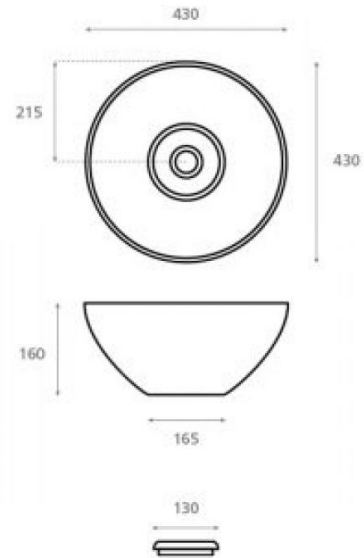

New Cuenca

Ref. 4033B63

430x160 mm

Features

Porcelain washbasin.
Natural porcelain.
Hidden draining hole
measures: 430x160 mm.
Net weight 7kg, gross weight 8kg.
Units - pallet: 46

Decorated Diamante.
Available in other finishes.