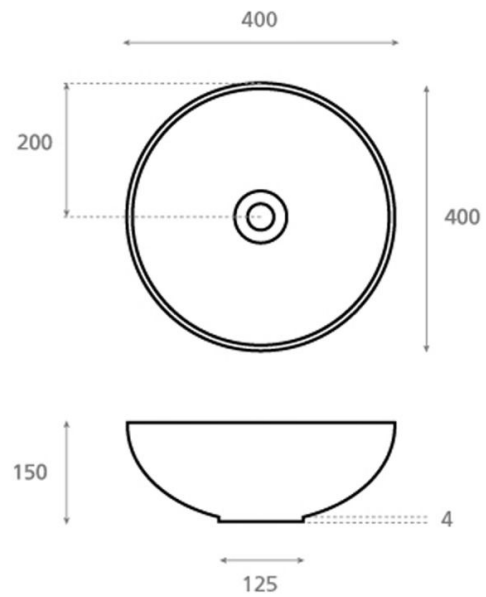

## Ref. 4069

400x400x150 mm

### Features

Porcelain washbasin.  
White porcelain.  
Dimensions: 400x400x150 mm  
Net weight 8kg, gross weight 9kg.  
Units per pallet: 52.