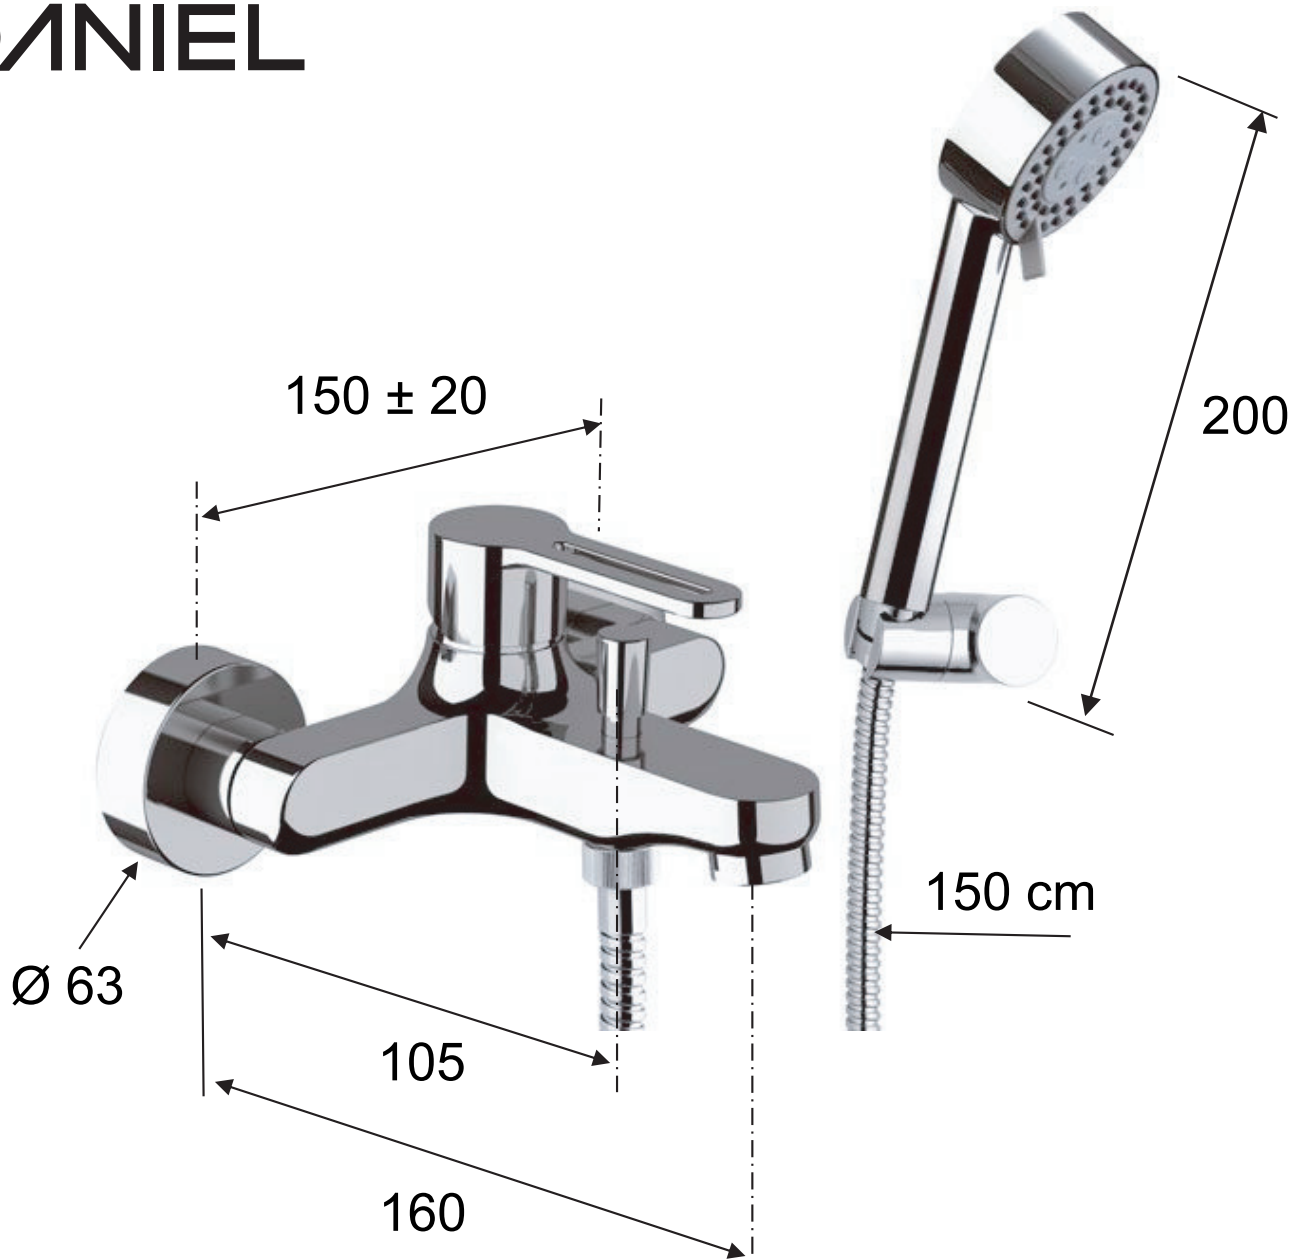

DANIEL

SCHEDA TECNICA TECHNICAL FEATURES

ART. COD.

SR610

MATERIALI / MATERIALS

OTTONE CROMATO / CHROME PLATED BRASS

CROMATURA / CHROME PLATING

UNI EN 248