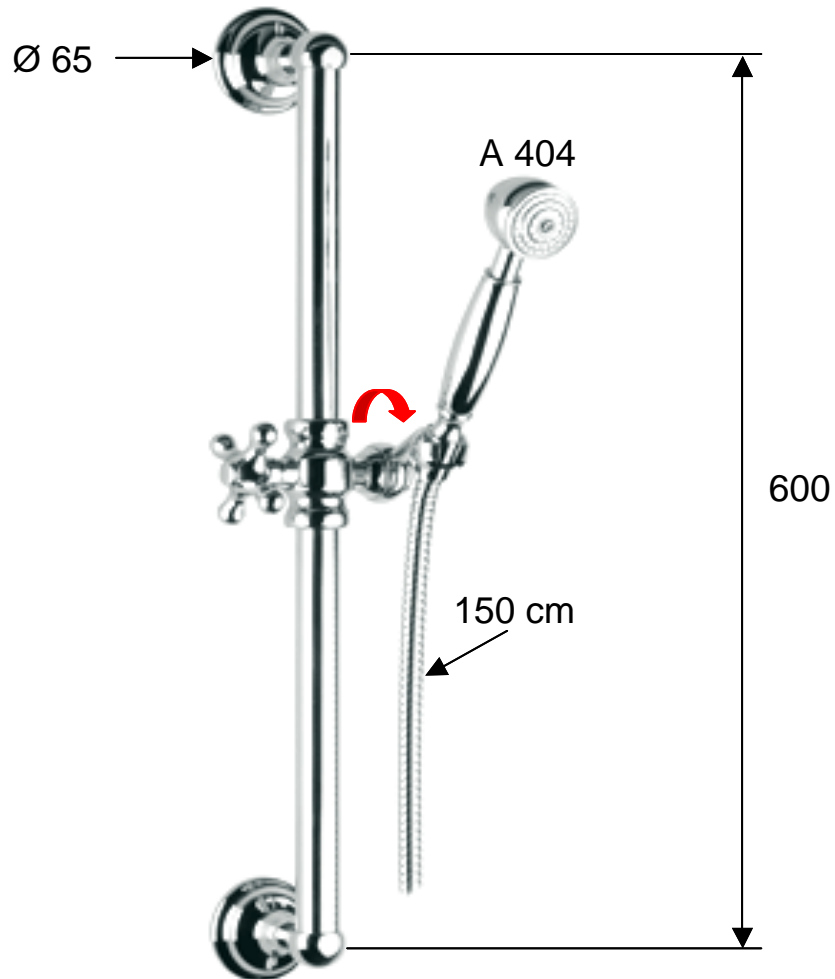

DANIEL

SCHEDA TECNICA TECHNICAL FEATURES

ART. COD.

A308 404

MATERIALI / MATERIALS

OTTONE CROMATO / CHROME PLATED BRASS

CROMATURA / CHROME PLATING

UNI EN 248