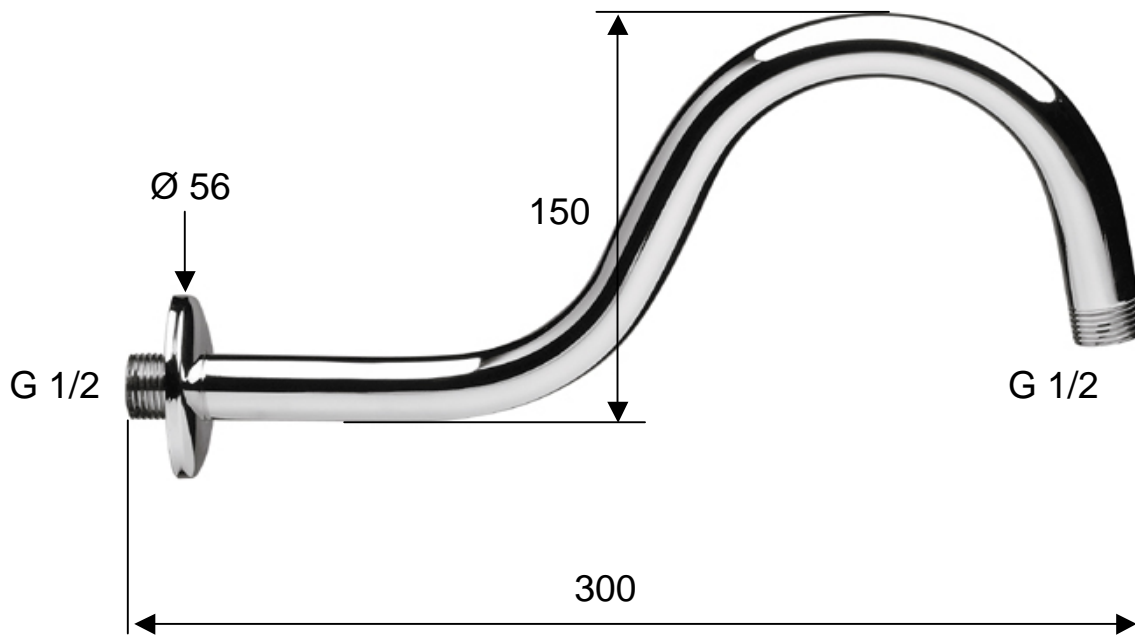

DANIEL

SCHEDA TECNICA TECHNICAL FEATURES

ART. COD.

A 551

MATERIALI / MATERIALS

OTTONE CROMATO / CHROME PLATED BRASS

CROMATURA / CHROME PLATING

UNI EN 248