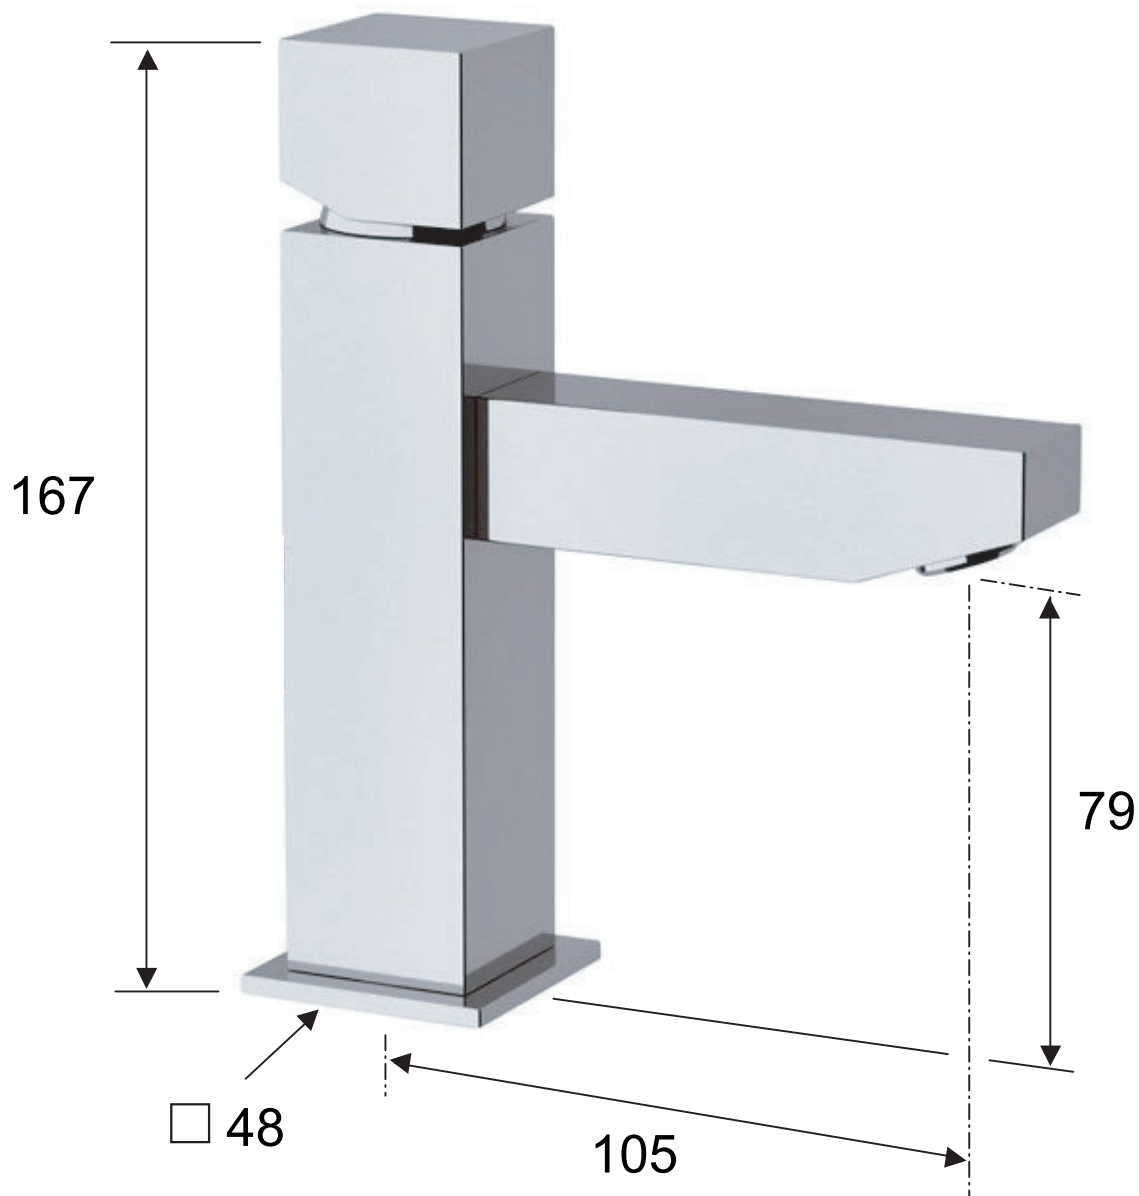

DANIEL

SCHEDA TECNICA TECHNICAL FEATURES

ART. COD.

OX23606

MATERIALI / MATERIALS

OTTONE CROMATO / CHROME PLATED BRASS

CROMATURA / CHROME PLATING

UNI EN 248