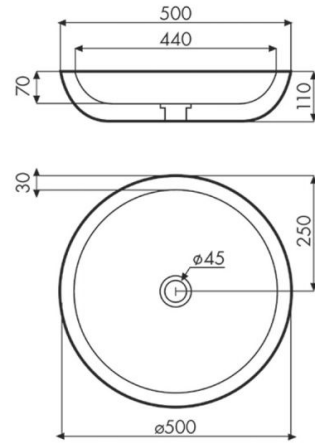

Ampuero

Ref. 08004

500x110 mm

Features

Topcounter washbasin.
Cement washbasin.
Dimensions 500x110 mm.

Available colors: