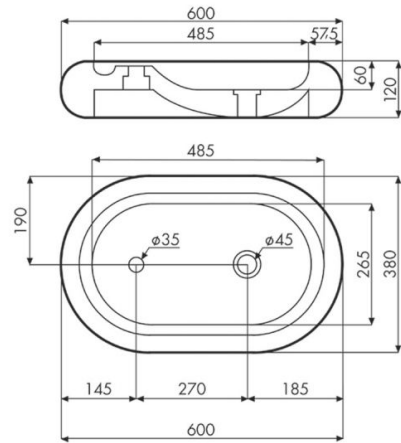

# Cieza

**Ref. 08012**

600x380x120 mm

## Features

Topcounter washbasin.  
Cement washbasin.  
Dimensions: 600x380x120 mm.

Available colors: