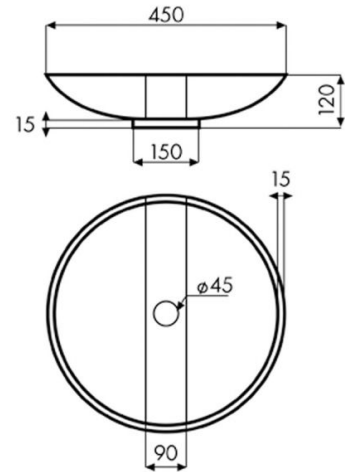

Coplato

Ref. 00364

450x120 mm

Features

Available colors: