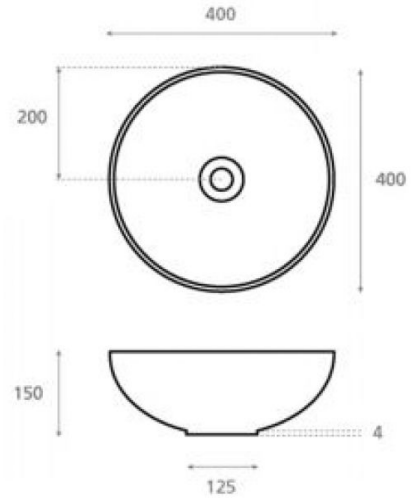

Sicilia

Ref. 4069FL01OR

400x150 mm.

Features

Porcelain washbasin
White porcelain
Dimensions: 400x400x150 mm
Net weight 8kg, gross weight 9kg.
Units per pallet: 52.

Decorated Gold Flowers 1.
Available in other finishes.