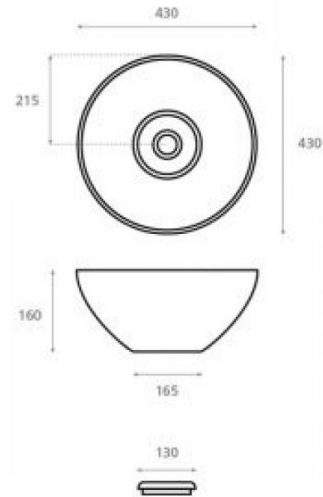

New Cuenca

Ref. 4033BPL

430x430x160 mm

Features

Porcelain washbasin without overflow.
White porcelain.
Hidden draining hole.
Dimensions: 430x430x160 mm
Net weight 8kg, gross weight 9kg.
Units per pallet: 48.