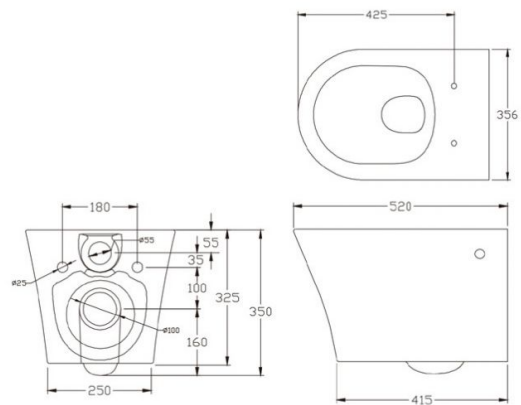

Wall-hung WC Sintra

Ref. 4551

520x356x350

Features

Wall-hung WC Sintra
Ref.: 4551
520x356x350 mm.
Antibacterial
Slim seat cover