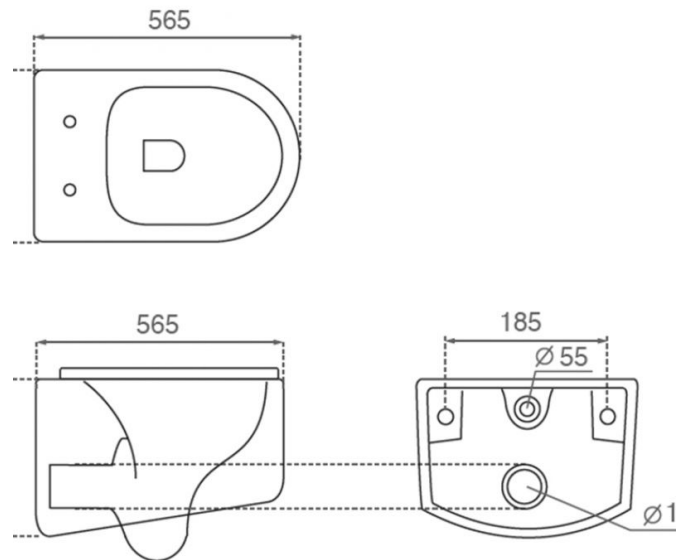

Wall-hung WC Elba

Ref. 4529/UF

565x355x355 mm.

Features

- Wall-hung wc
- Antibacterial
- Urea cover
- Soft close system