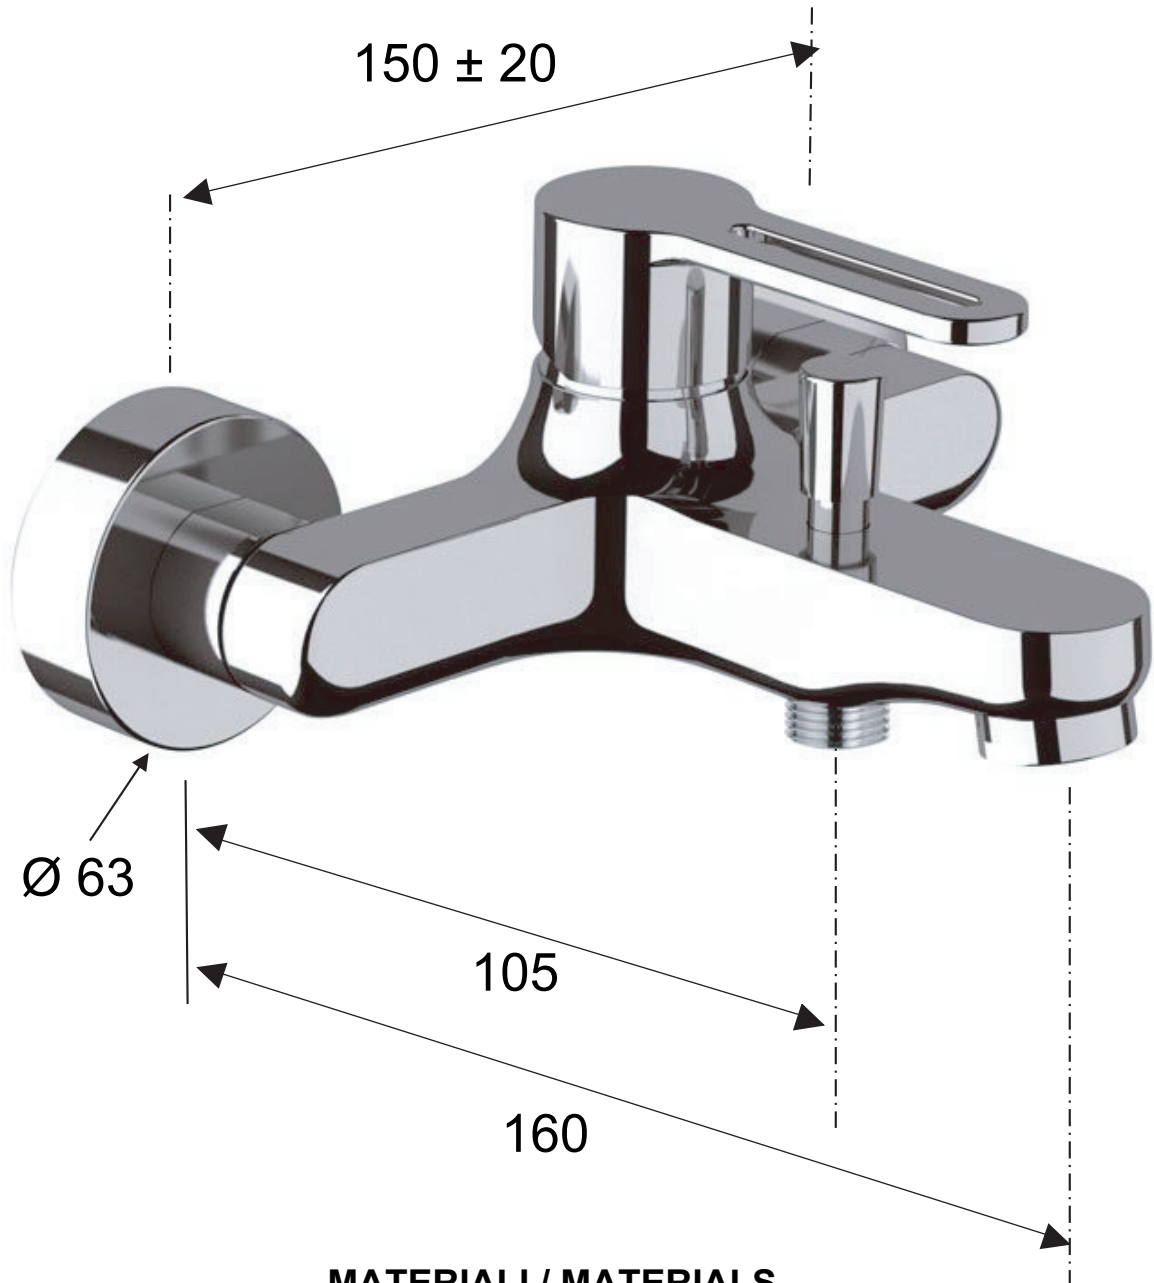

DANIEL

SCHEDA TECNICA TECHNICAL FEATURES

ART. COD.

SR600H

MATERIALI / MATERIALS

OTTONE CROMATO / CHROME PLATED BRASS

CROMATURA / CHROME PLATING

UNI EN 248